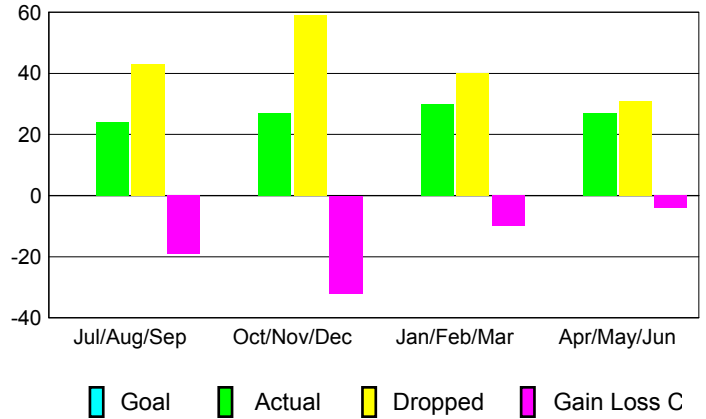

GMT: **DANA BIGGS**

Location: **IDAHO**

GMT CA: **1**

CLUBS

Month	New Club Goal	Actual New Clubs	Actual Dropped Clubs	Gain/Loss of Clubs
2012-2013				
Jul/Aug/Sep	0	0	1	-1
Oct/Nov/Dec	0	0	3	-3
Jan/Feb/Mar	0	0	-1	1
Apr/May/June	0	0	1	-1
Totals	0	0	4	-4

MEMBERSHIP

Month	Net Memb Goal	Actual New Memb	Actual Dropped Memb	Gain/Loss of Memb
2012-2013				
Jul/Aug/Sep	0	24	43	-19
Oct/Nov/Dec	0	27	59	-32
Jan/Feb/Mar	0	30	40	-10
Apr/May/June	0	27	31	-4
Totals	0	108	173	-65

Club Results 2012-2013

Goal, New, Dropped, Gain/Loss

Membership Results 2012-2013

Goal, New, Dropped, Gain/Loss

YTD Status Quo Clubs 2012-2013

Status Quo Clubs Compared to Status Quo Members

Gender Comparison 2012-2013

Club Gain/Loss 2012-2013

Membership Gain/Loss 2012-2013

GMT: **DANA BIGGS**

Location: **OREGON**

GMT CA: **1**

CLUBS

Month	New Club Goal	Actual New Clubs	Actual Dropped Clubs	Gain/Loss of Clubs
2012-2013				
Jul/Aug/Sep	0	0	0	0
Oct/Nov/Dec	0	0	0	0
Jan/Feb/Mar	0	0	0	0
Apr/May/Jun	0	0	0	0
Totals	0	0	0	0