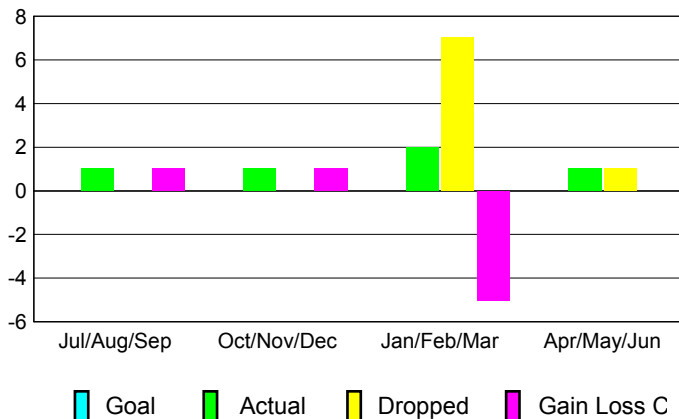

Club Gain/Loss 2012-2013

Membership Gain/Loss 2012-2013

GMT: **DANA BIGGS**

Location: **OREGON**

GMT CA: **1**

CLUBS

Month	New Club Goal	Actual New Clubs	Actual Dropped Clubs	Gain/Loss of Clubs
2012-2013				
Jul/Aug/Sep	0	0	0	0
Oct/Nov/Dec	0	0	0	0
Jan/Feb/Mar	0	0	0	0
Apr/May/Jun	0	0	0	0
Totals	0	0	0	0

Club Results 2012-2013

Goal, New, Dropped, Gain/Loss

YTD Status Quo Clubs 2012-2013

Status Quo Clubs Compared to Status Quo Members

Club Gain/Loss 2012-2013

MEMBERSHIP

Month	Net Memb Goal	Actual New Memb	Actual Dropped Memb	Gain/Loss of Memb
2012-2013				
Jul/Aug/Sep	0	1	0	1
Oct/Nov/Dec	0	1	0	1
Jan/Feb/Mar	0	2	7	-5
Apr/May/Jun	0	1	1	0
Totals	0	5	8	-3

Membership Results 2012-2013

Goal, New, Dropped, Gain/Loss

Gender Comparison 2012-2013

Membership Gain/Loss 2012-2013