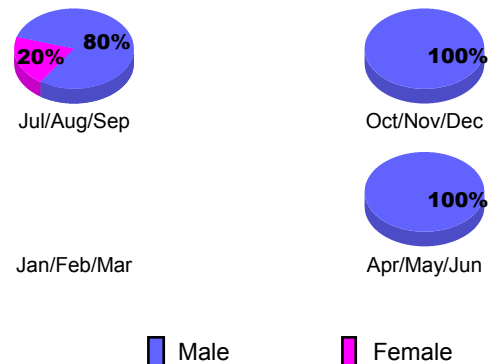

Club Gain/Loss 2012-2013

Membership Gain/Loss 2012-2013

GMT: **DANA BIGGS**

Location: **OREGON**

GMT CA: **1**

CLUBS

Month	New Club Goal	Actual New Clubs	Actual Dropped Clubs	Gain/Loss of Clubs
2012-2013				
Jul/Aug/Sep	0	0	0	0
Oct/Nov/Dec	0	0	0	0
Jan/Feb/Mar	0	0	0	0
Apr/May/Jun	0	0	0	0
Totals	0	0	0	0

Club Results 2012-2013

Goal, New, Dropped, Gain/Loss

YTD Status Quo Clubs 2012-2013

Status Quo Clubs Compared to Status Quo Members

Club Gain/Loss 2012-2013

MEMBERSHIP

Month	Net Memb Goal	Actual New Memb	Actual Dropped Memb	Gain/Loss of Memb
2012-2013				
Jul/Aug/Sep	0	1	0	1
Oct/Nov/Dec	0	1	0	1
Jan/Feb/Mar	0	2	7	-5
Apr/May/Jun	0	1	1	0
Totals	0	5	8	-3

Membership Results 2012-2013

Goal, New, Dropped, Gain/Loss

Gender Comparison 2012-2013

Membership Gain/Loss 2012-2013