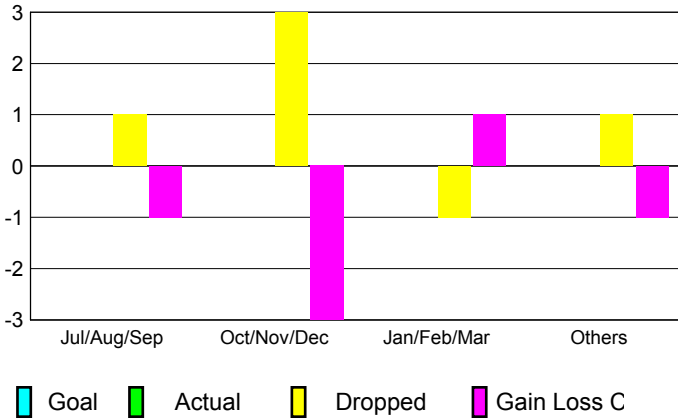

GMT: **DANA BIGGS**

Location: **IDAHO**

GMT CA: **1**

CLUBS

Month	New Club Goal	Actual New Clubs	Actual Dropped Clubs	Gain/Loss of Clubs
2012-2013				
Jul/Aug/Sep	0	0	1	-1
Oct/Nov/Dec	0	0	3	-3
Jan/Feb/Mar	0	0	-1	1
Apr/May/June	0	0	1	-1
Totals	0	0	4	-4

MEMBERSHIP

Month	Net Memb Goal	Actual New Memb	Actual Dropped Memb	Gain/Loss of Memb
2012-2013				
Jul/Aug/Sep	0	24	43	-19
Oct/Nov/Dec	0	27	59	-32
Jan/Feb/Mar	0	30	40	-10
Apr/May/June	0	27	31	-4
Totals	0	108	173	-65

Club Results 2012-2013

Goal, New, Dropped, Gain/Loss

Membership Results 2012-2013

Goal, New, Dropped, Gain/Loss

YTD Status Quo Clubs 2012-2013

Status Quo Clubs Compared to Status Quo Members

Gender Comparison 2012-2013