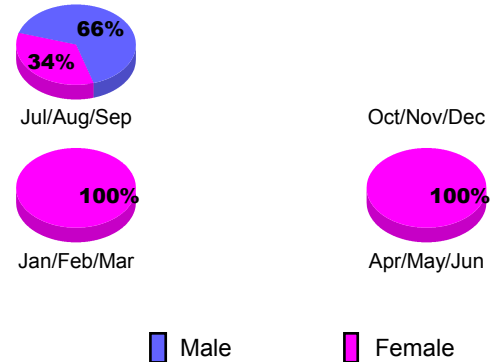

MEMBERSHIP

Month	Net Memb Goal	Actual New Memb	Actual Dropped Memb	Gain/Loss of Memb
2012-2013				
Jul/Aug/Sep	0	24	43	-19
Oct/Nov/Dec	0	27	59	-32
Jan/Feb/Mar	0	30	40	-10
Apr/May/June	0	27	31	-4
Totals	0	108	173	-65

Club Results 2012-2013

Goal, New, Dropped, Gain/Loss

Membership Results 2012-2013

Goal, New, Dropped, Gain/Loss

YTD Status Quo Clubs 2012-2013

Status Quo Clubs Compared to Status Quo Members

Gender Comparison 2012-2013

Club Gain/Loss 2012-2013

Membership Gain/Loss 2012-2013

GMT: **DANA BIGGS**

Location: **OREGON**

GMT CA: **1**

CLUBS

Month	New Club Goal	Actual New Clubs	Actual Dropped Clubs	Gain/Loss of Clubs
2012-2013				
Jul/Aug/Sep	0	0	0	0
Oct/Nov/Dec	0	0	0	0
Jan/Feb/Mar	0	0	0	0
Apr/May/Jun	0	0	0	0
Totals	0	0	0	0